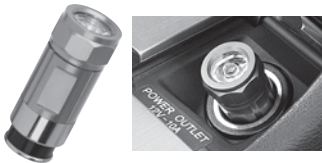

SWISS+TECH®

Auto 12V Flashlight

PRODUCT SPECIFICATIONS:

- High output 0.5W LED bulb
- Anodized aluminum body
- Rechargeable Ni-MH battery
- For standard 12V automotive power outlets
- 120 minutes per charge
- Charges in 6-8 hours
- Water resistant
- Stainless steel electrode

OPERATION:

- TO TURN ON, rotate bezel clockwise until bulb illuminates.
- TO CHARGE, turn bezel fully counterclockwise to off position, then insert unit into a standard 12V automotive cigarette lighter outlet. Flashlight bulb glows red to indicate charging status.

WARNINGS:

- DO NOT CHARGE LONGER THAN 36 HOURS AT A TIME.
- This product is not a toy, it may pose a choking hazard to young children.
- Works with standard automotive 12V receptacles; do not try to modify the receptacle or product if it doesn't fit.
- DO NOT DISPOSE OF FLASHLIGHT IN FIRE, battery may explode or leak.

CAUTION:

1. This product is designed to fit in 12-volt cigarette lighters, and may not fit in all 12-volt multi-purpose car charging sockets.
2. This product is shipped in a partially charged state. Charge unit BEFORE first use. Recharge after each use.
3. Do not allow battery to completely discharge. A dim light indicates a low battery. Recharge battery as soon as possible after each use.
4. Charge battery at least every 2 months to prevent complete loss of charge. A completely discharged battery may not recharge properly.

Made in China. SWISS+TECH® is a registered trademark of Swiss+Tech Products. Specifications are subject to change without notice. ©2011 Swiss+Tech Products, Solon, OH 44139

800-414-8799
www.swisstechtools.com

ST74055
Rev. 1

Limited One Year Warranty

This product is covered by a Limited One Year Warranty to the original purchaser in that this product is free from defects in workmanship and materials. During the warranty period, these products will either be repaired or replaced with a product of equal or greater value, excluding any custom engraving or printing.

Damage through normal wear and tear (including battery expiration and surface coatings), repair or alteration, misuse, abuse, neglect, accident, improper storage and handling, fire, negligence, improper cleaning, circumstances not directly attributable to manufacturing defects, or act of God is not included.

THIS WARRANTY IS IN LIEU OF ALL OTHER WARRANTIES, EXPRESS OR IMPLIED, INCLUDING BUT NOT LIMITED TO, IMPLIED WARRANTY OF MERCHANTABILITY OR FITNESS FOR A PARTICULAR USE.

This warranty gives you specific legal rights, and you may also have other rights which vary from state to state. Simply return your SWISS+TECH® brand product postpaid and insured to:

Swiss+Tech Products
30725 Solon Industrial Pkwy
Solon, OH 44139