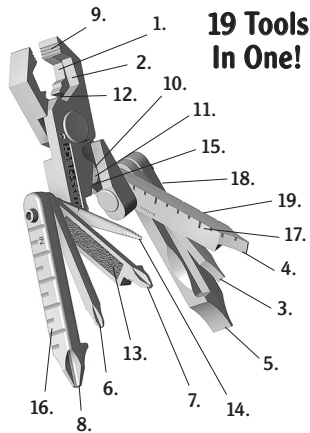

SWISS+TECH®

First in Key Ring Products™

Patent 5,491,856 and patent pending. Made in China.
SWISS+TECH® is a registered trademark, and
First in Key Ring Products™ and Micro-Max™ are
trademarks of Crestwood Partners, LLC.

© 2008 Crestwood Partners, LLC
Cleveland, OH 44143 1-800-414-8799

#74032 Rev. A

Micro-Max™ 19-in-1

19 Tools In One!

Precision-Crafted Tools

1. 1/4 Inch Hex Wrench
2. 7/16 Inch Hex Wrench
3. #0 Flat Screwdriver
4. #1 Flat Screwdriver
5. #2 Flat Screwdriver
6. #0 Phillips Screwdriver
7. #1 Phillips Screwdriver
8. #2 Phillips Screwdriver
9. Pliers
10. Wire Cutter
11. Wire Stripper
12. Wire Crimper
13. Nail File
14. Hand Drill
15. Bottle Opener
16. Inches Ruler
17. Inches Ruler Extension
18. mm Ruler
19. mm Ruler Extension

Unlocking Instructions

- A. Swing screwdrivers toward you.
- B. Open pliers to remove key ring.

Working Positions

Pliers, Wrenches & Wire Tools

Open 5°:
Wire Crimper
1/4 Inch Hex Wrench

Open 15°:
Wire Cutter
Wire Stripper
7/16 Inch Hex Wrench

Bottle Opener

Working Positions

Screwdrivers, Drill & File

Standard
position:
Swing one
tool open.

Working Positions

Measuring Tools & Extensions

Extend #1 flat screwdriver. 1/4 and
1/8 inch marks are on one side,
5 mm marks are on opposite side.