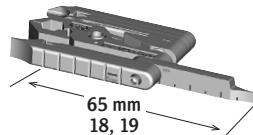

Bottle Opener

Working Positions

Screwdrivers, Drill & File

Standard
position:
Swing one
tool open.

Working Positions

Measuring Tools & Extensions

Extend #1 flat screwdriver. 1/4 and
1/8 inch marks are on one side,
5 mm marks are on opposite side.