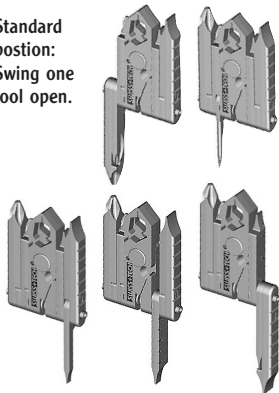

© 2008 Crestwood Partners, LLC
Cleveland, OH 44143 1-800-414-8799

#74032 Rev. A

Micro-Max™ 19-in-1

19 Tools In One!

Precision-Crafted Tools

1. 1/4 Inch Hex Wrench
2. 7/16 Inch Hex Wrench
3. #0 Flat Screwdriver
4. #1 Flat Screwdriver
5. #2 Flat Screwdriver
6. #0 Phillips Screwdriver
7. #1 Phillips Screwdriver
8. #2 Phillips Screwdriver
9. Pliers
10. Wire Cutter
11. Wire Stripper
12. Wire Crimper
13. Nail File
14. Hand Drill
15. Bottle Opener
16. Inches Ruler
17. Inches Ruler Extension
18. mm Ruler
19. mm Ruler Extension

Unlocking Instructions

- A. Swing screwdrivers toward you.
- B. Open pliers to remove key ring.

Working Positions

Pliers, Wrenches & Wire Tools

Open 5°:
Wire Crimper
1/4 Inch Hex Wrench

Open 15°:
Wire Cutter
Wire Stripper
7/16 Inch Hex Wrench

Bottle Opener

Working Positions

Screwdrivers, Drill & File

Standard
position:
Swing one
tool open.

Working Positions

Measuring Tools & Extensions

Extend #1 flat screwdriver. 1/4 and
1/8 inch marks are on one side,
5 mm marks are on opposite side.