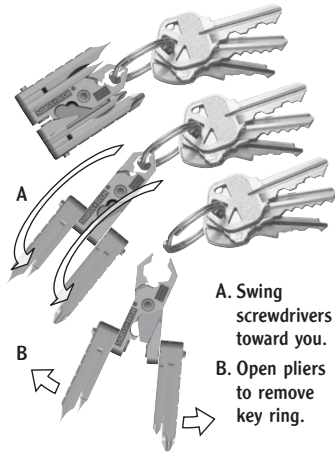

© 2008 Crestwood Partners, LLC
Cleveland, OH 44143 1-800-414-8799

#74032 Rev. A

Micro-Max™ 19-in-1

19 Tools In One!

Precision-Crafted Tools

1. 1/4 Inch Hex Wrench
2. 7/16 Inch Hex Wrench
3. #0 Flat Screwdriver
4. #1 Flat Screwdriver
5. #2 Flat Screwdriver
6. #0 Phillips Screwdriver
7. #1 Phillips Screwdriver
8. #2 Phillips Screwdriver
9. Pliers
10. Wire Cutter
11. Wire Stripper
12. Wire Crimper
13. Nail File
14. Hand Drill
15. Bottle Opener
16. Inches Ruler
17. Inches Ruler Extension
18. mm Ruler
19. mm Ruler Extension

Unlocking Instructions

- A. Swing screwdrivers toward you.
- B. Open pliers to remove key ring.

Working Positions

Pliers, Wrenches & Wire Tools

Open 5°:
Wire Crimper
1/4 Inch Hex Wrench

Open 15°:
Wire Cutter
Wire Stripper
7/16 Inch Hex Wrench

Bottle Opener

Working Positions

Screwdrivers, Drill & File

Standard
position:
Swing one
tool open.

Working Positions

Measuring Tools & Extensions

Extend #1 flat screwdriver. 1/4 and
1/8 inch marks are on one side,
5 mm marks are on opposite side.