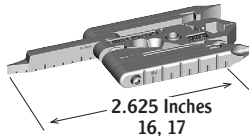

Bottle Opener

Working Positions

Screwdrivers, Drill & File

Standard
position:
Swing one
tool open.

Working Positions

Measuring Tools & Extensions

Extend #1 flat screwdriver. 1/4 and
1/8 inch marks are on one side,
5 mm marks are on opposite side.