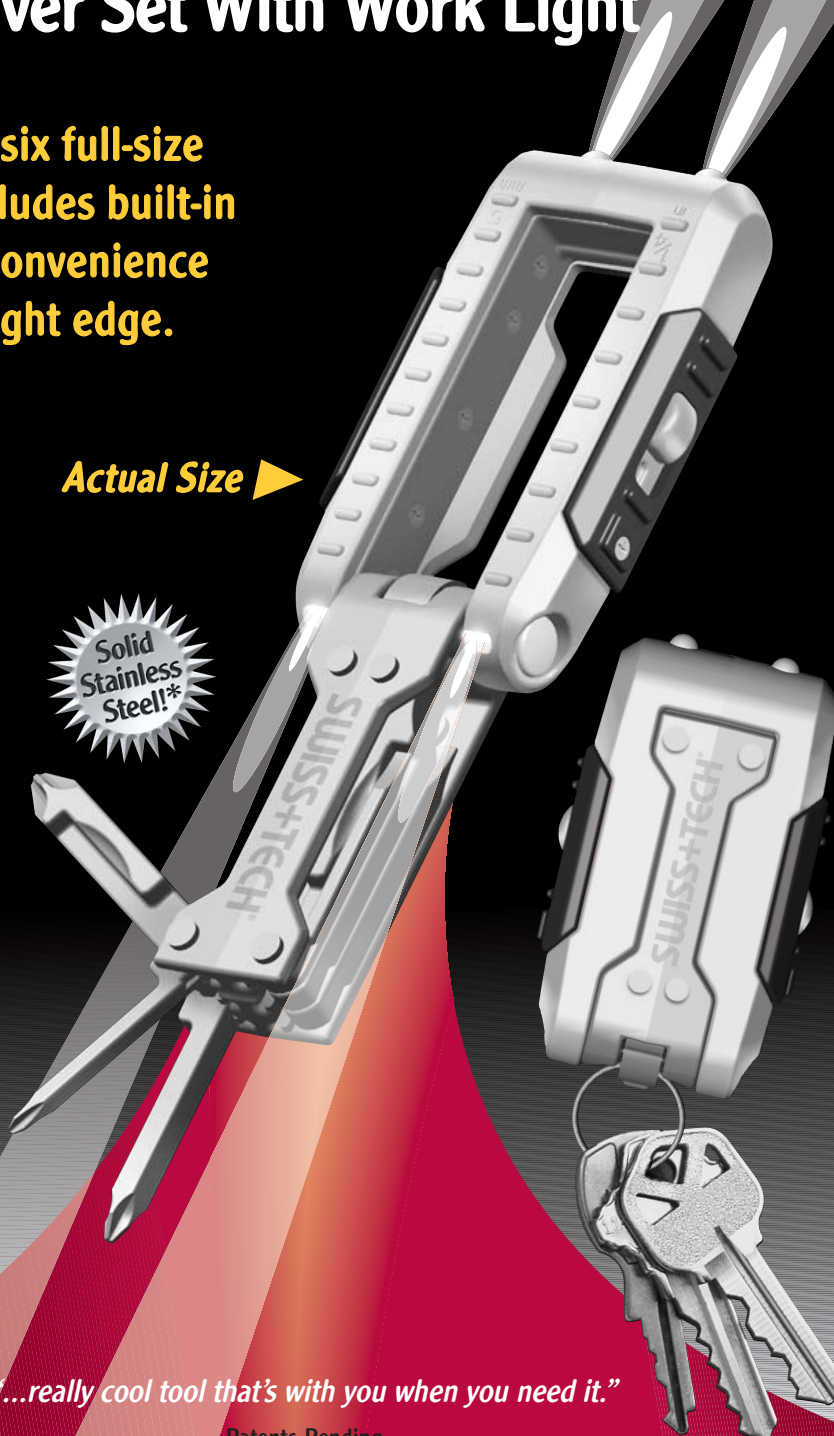

Platinum Series

SWISS+TECH®

First in Key Ring Products™

Transformer™ Xi

12-in-1 Key Ring Tool Screwdriver Set With Work Light

Unfolds easily to six full-size screwdrivers. Includes built-in lights, snap-out convenience and a handy straight edge.

- 6 Screwdrivers
- Dual Work Lights
- 2-LED Flashlight
- Inch/mm Marks
- Straight Edge
- Key Ring
- Batteries Included

Provides pocket-sized 24/7 readiness. For key ring, purse, glove box & more.

Actual Size ▶

Six Screwdriver Set

The solid stainless steel, full-size screwdriver set snaps into place with its patents-pending, quick-release and self-locking mechanisms. Precise engineering allows fast, easy removal from the key ring, as well as fast, easy and completely secure reattachment.

Bright 2-LED Flashlight & Work Lights

Easy to operate. Lights the way for screwdriver use while leaving your second hand free. The extra bright white flashlight can be used while the tool is open or closed. Long-lasting batteries are included.