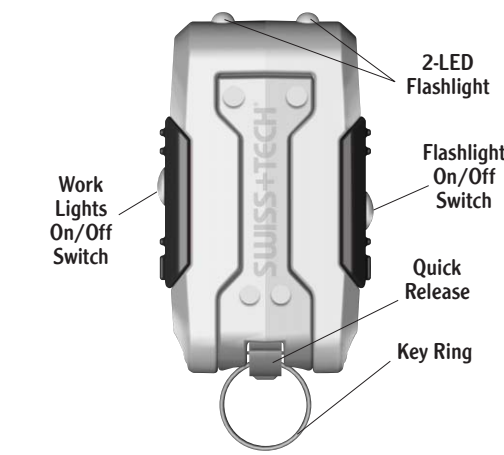

- 6 Screwdrivers
- Dual Work Lights
- 2-LED Flashlight
- Inch/mm Marks
- Straight Edge
- Key Ring
- Batteries Included

Provides pocket-sized 24/7 readiness. For key ring, purse, glove box & more.

Actual Size ▶

Six Screwdriver Set

The solid stainless steel, full-size screwdriver set snaps into place with its patents-pending, quick-release and self-locking mechanisms. Precise engineering allows fast, easy removal from the key ring, as well as fast, easy and completely secure reattachment.

Bright 2-LED Flashlight & Work Lights

Easy to operate. Lights the way for screwdriver use while leaving your second hand free. The extra bright white flashlight can be used while the tool is open or closed. Long-lasting batteries are included.

Feature & Benefits Summary

FUNCTION	FEATURE	12 Tools in One!
Tool	#2 Flat Screwdriver	1
	#2 Phillips Screwdriver	2
	#1 Flat Screwdriver	3
	#1 Phillips Screwdriver	4
	#0 Flat Screwdriver	5
	#0 Phillips Screwdriver	6
	Bright White 2-LED Flashlight	7
	Dual Work Lights	8
	1/4 inch Rule Markings	9
	5 mm Markings	10
	Straight Edge	11
Key Ring	Solid Stainless Steel*	
	Screwdriver Tips Meet ANSI Standards	
	Precision Crafted	
	Lightweight, Yet Rugged	
	Compact, Yet Full Size	
	Quick-Release Technology	
	Securely Attaches to Key Ring	
Batteries Included		
Key Ring	Included	12
Warranty	Limited Lifetime Warranty	