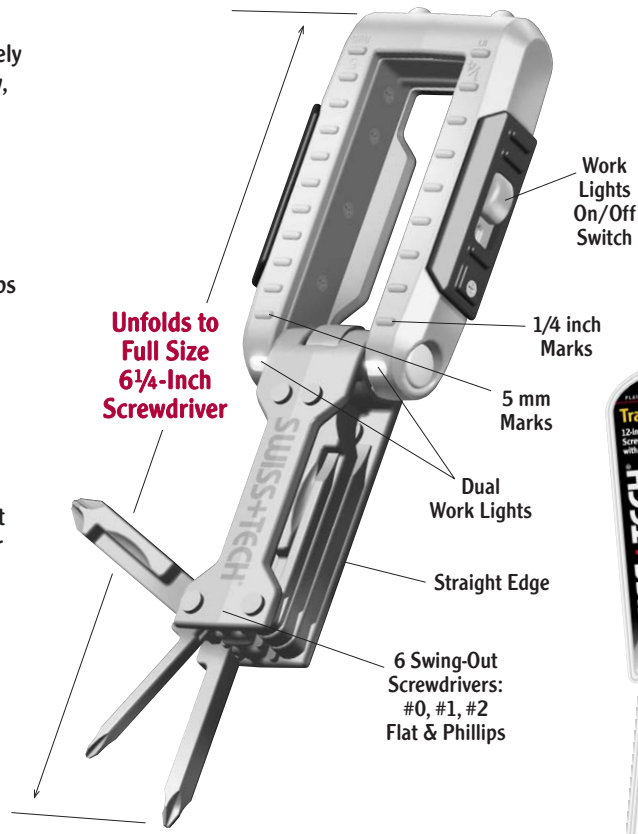

- 6 Screwdrivers
- Dual Work Lights
- 2-LED Flashlight
- Inch/mm Marks
- Straight Edge
- Key Ring
- Batteries Included

Provides pocket-sized 24/7 readiness. For key ring, purse, glove box & more.

Actual Size ▶

Six Screwdriver Set

The solid stainless steel, full-size screwdriver set snaps into place with its patents-pending, quick-release and self-locking mechanisms. Precise engineering allows fast, easy removal from the key ring, as well as fast, easy and completely secure reattachment.

Bright 2-LED Flashlight & Work Lights

Easy to operate. Lights the way for screwdriver use while leaving your second hand free. The extra bright white flashlight can be used while the tool is open or closed. Long-lasting batteries are included.

Feature & Benefits Summary

FUNCTION	FEATURE	12 Tools in One!
Tool	#2 Flat Screwdriver	1
	#2 Phillips Screwdriver	2
	#1 Flat Screwdriver	3
	#1 Phillips Screwdriver	4
	#0 Flat Screwdriver	5
	#0 Phillips Screwdriver	6
	Bright White 2-LED Flashlight	7
	Dual Work Lights	8
	1/4 inch Rule Markings	9
	5 mm Markings	10
	Straight Edge	11
Key Ring	Solid Stainless Steel*	
	Screwdriver Tips Meet ANSI Standards	
	Precision Crafted	
	Lightweight, Yet Rugged	
	Compact, Yet Full Size	
	Quick-Release Technology	
	Securely Attaches to Key Ring	
Batteries Included		
Key Ring	Included	12
Warranty	Limited Lifetime Warranty	